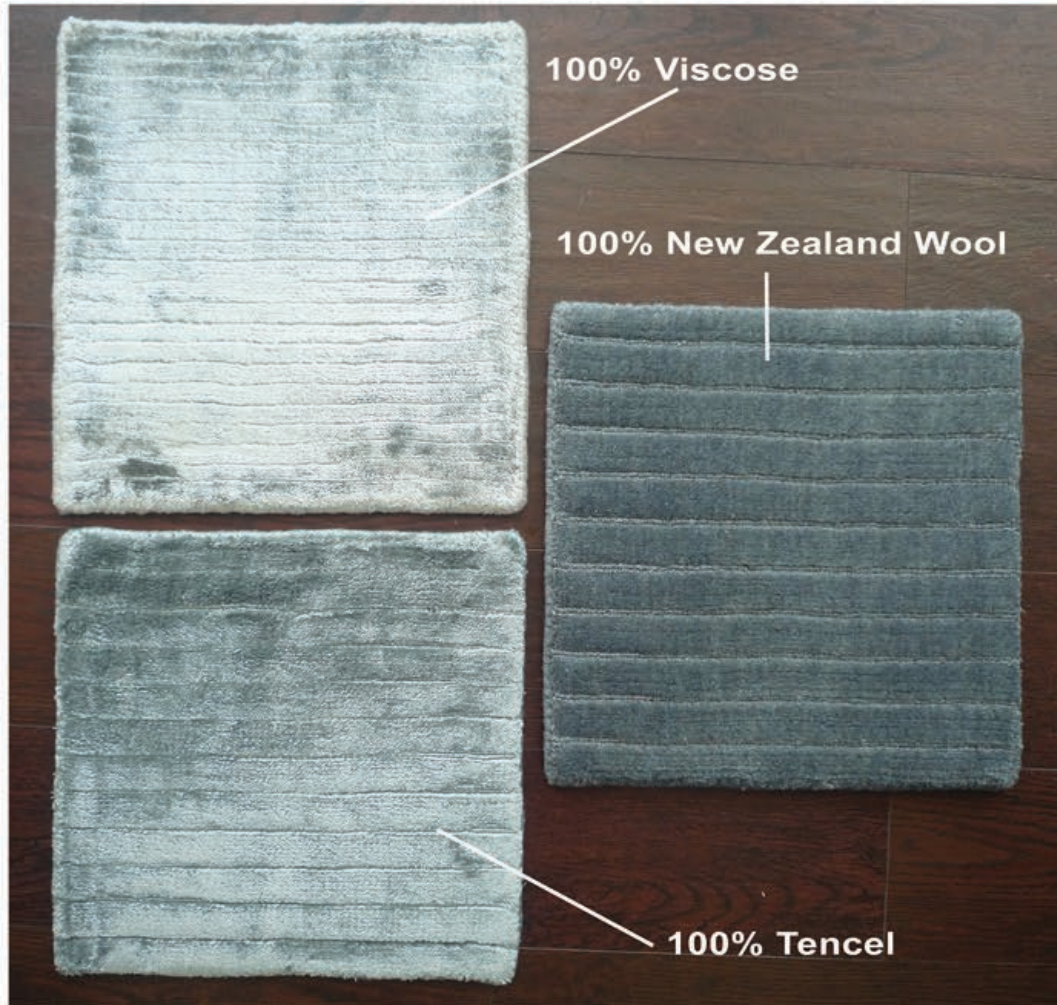

# MODERN NATURE DESIGN

CUSTOM HAND LOOMED AREA RUGS

- ELEGANT HAND KNOTTED-LIKE LOOK
- AVAILABLE IN ANY SOLID COLOR
- CUT AND LOOP PILE WEAVING
- 50 DAY LEAD TIME